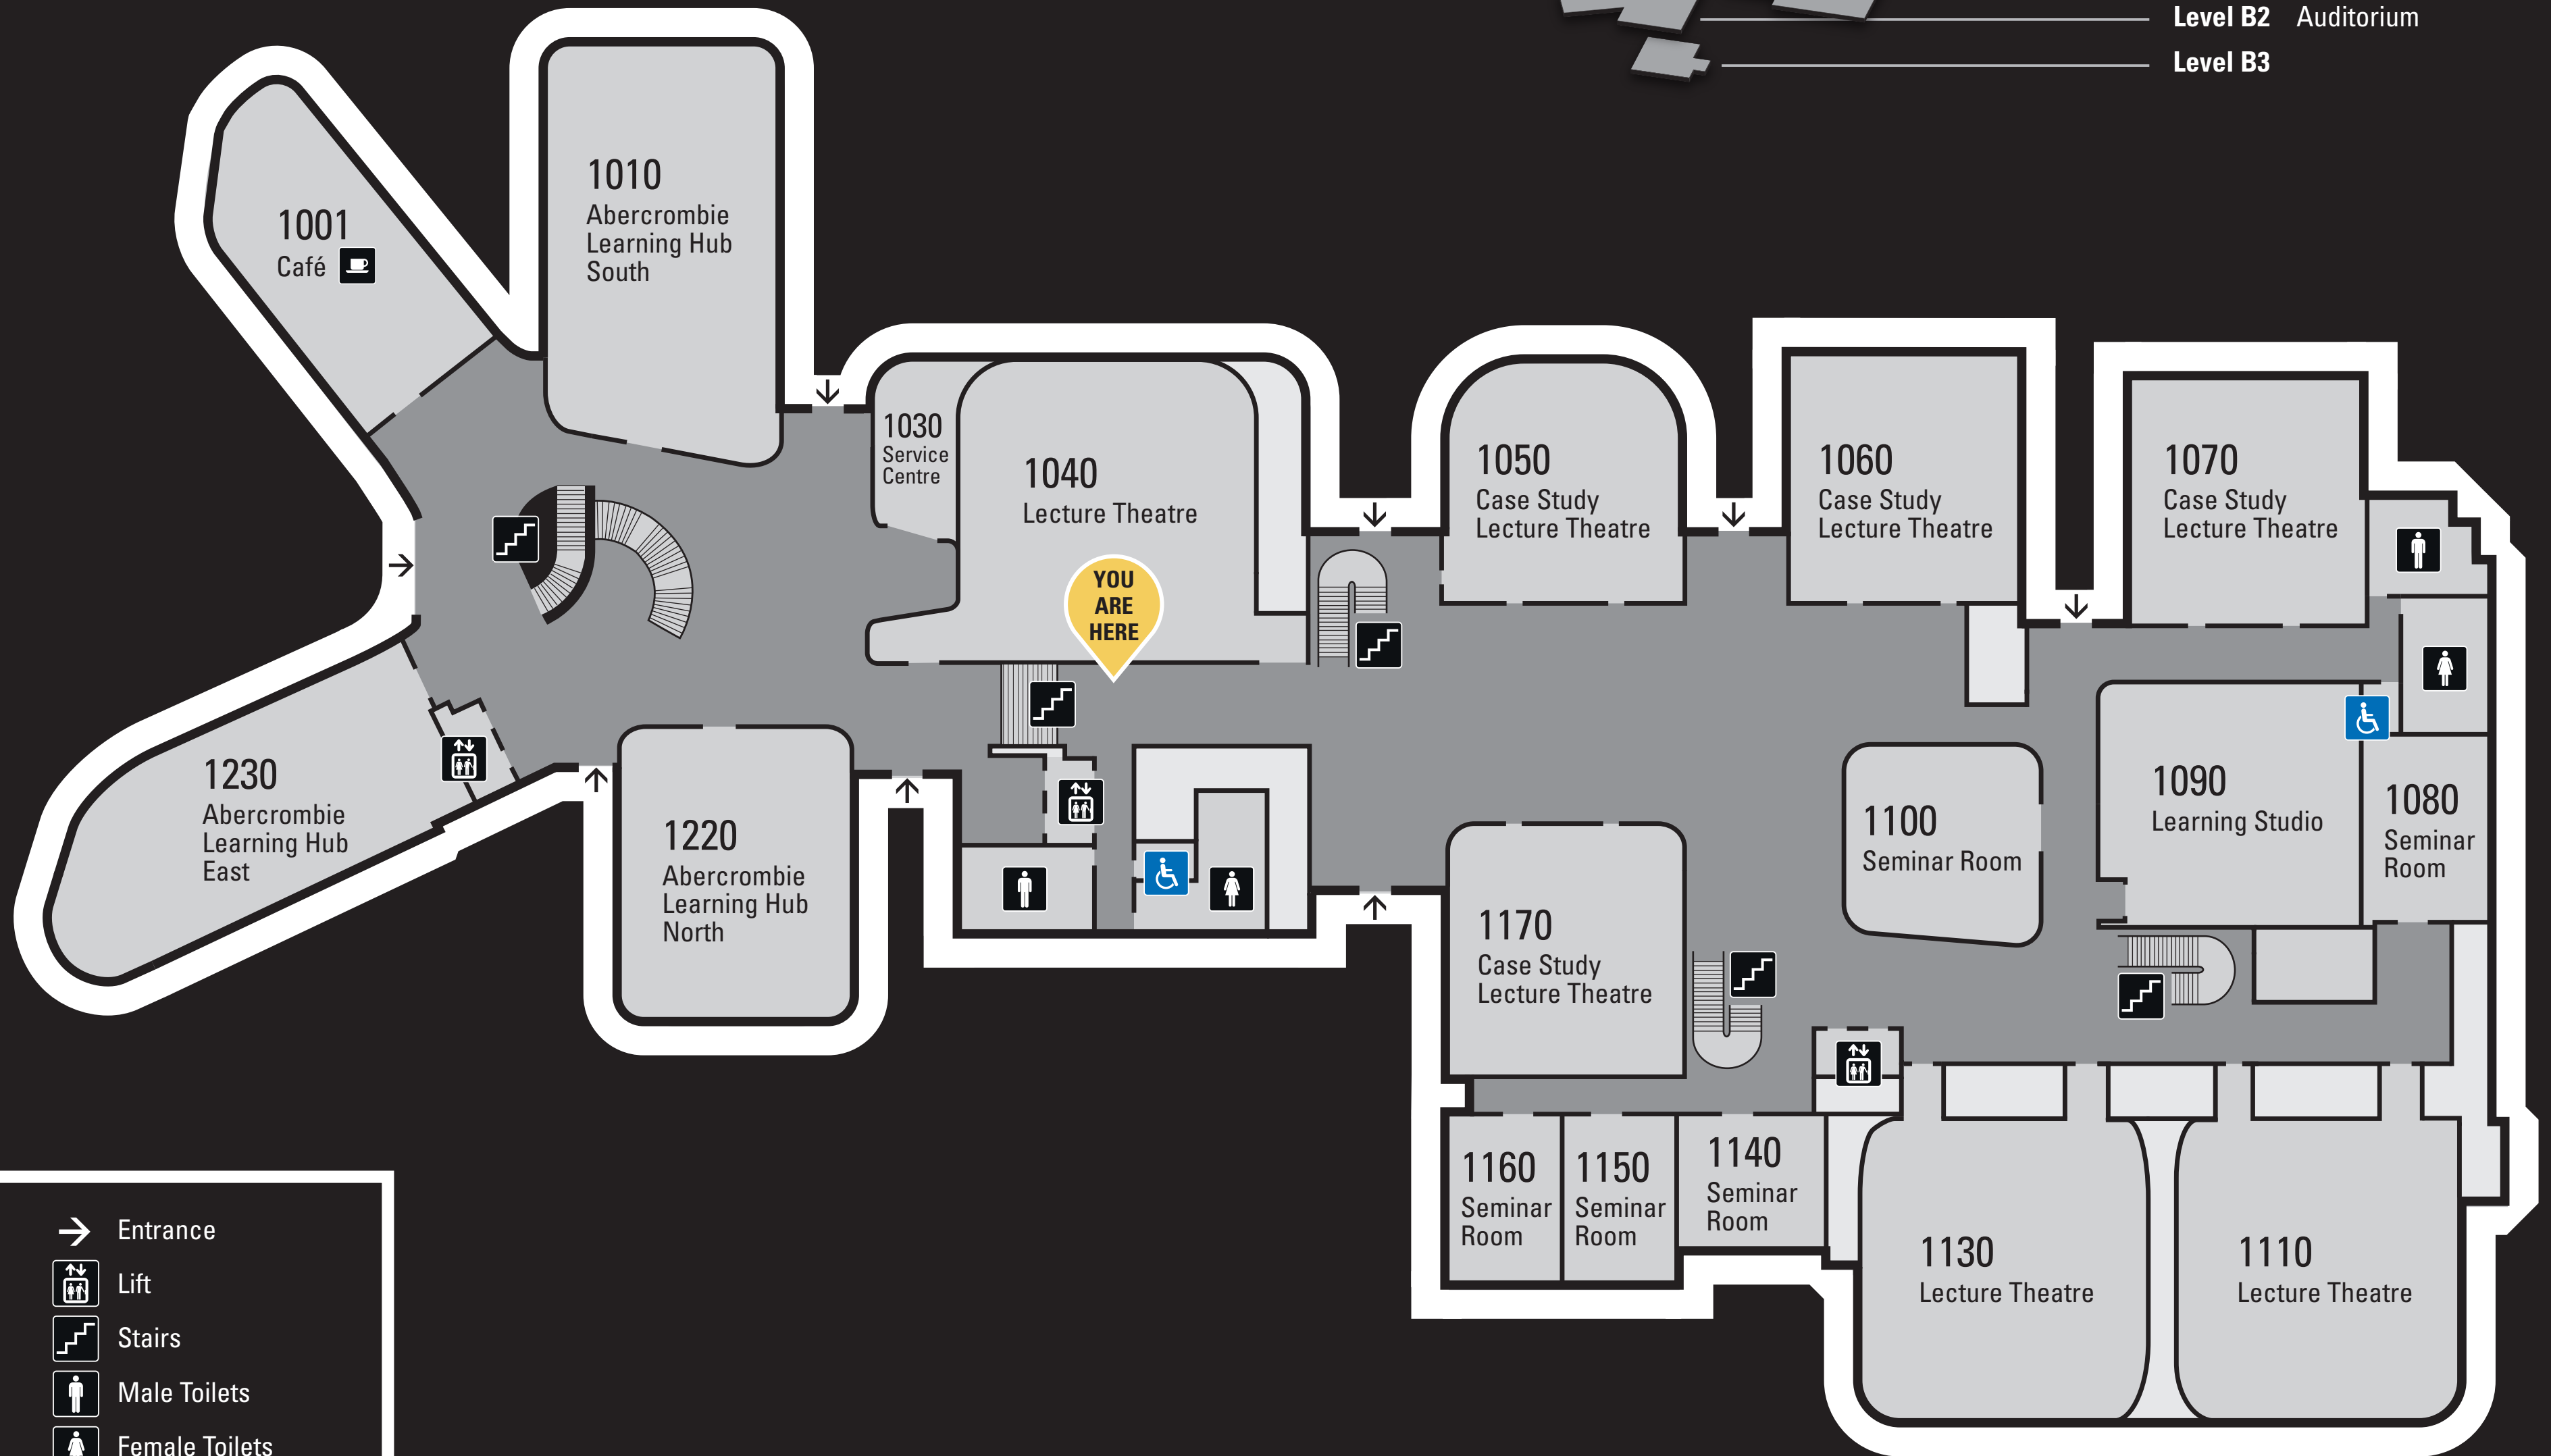

- Level 5 Rooms 5002-5183
- Level 4 Rooms 4002-4234
- Level 3 Rooms 3002-3310
- Level 2 Rooms 2002-2290
- Level 1 Rooms 1001-1230
Main Entrance
- Level B1
- Level B2 Auditorium
- Level B3

CODRINGTON STREET

- Entrance
- Lift
- Stairs
- Male Toilets
- Female Toilets
- Accessible Toilets