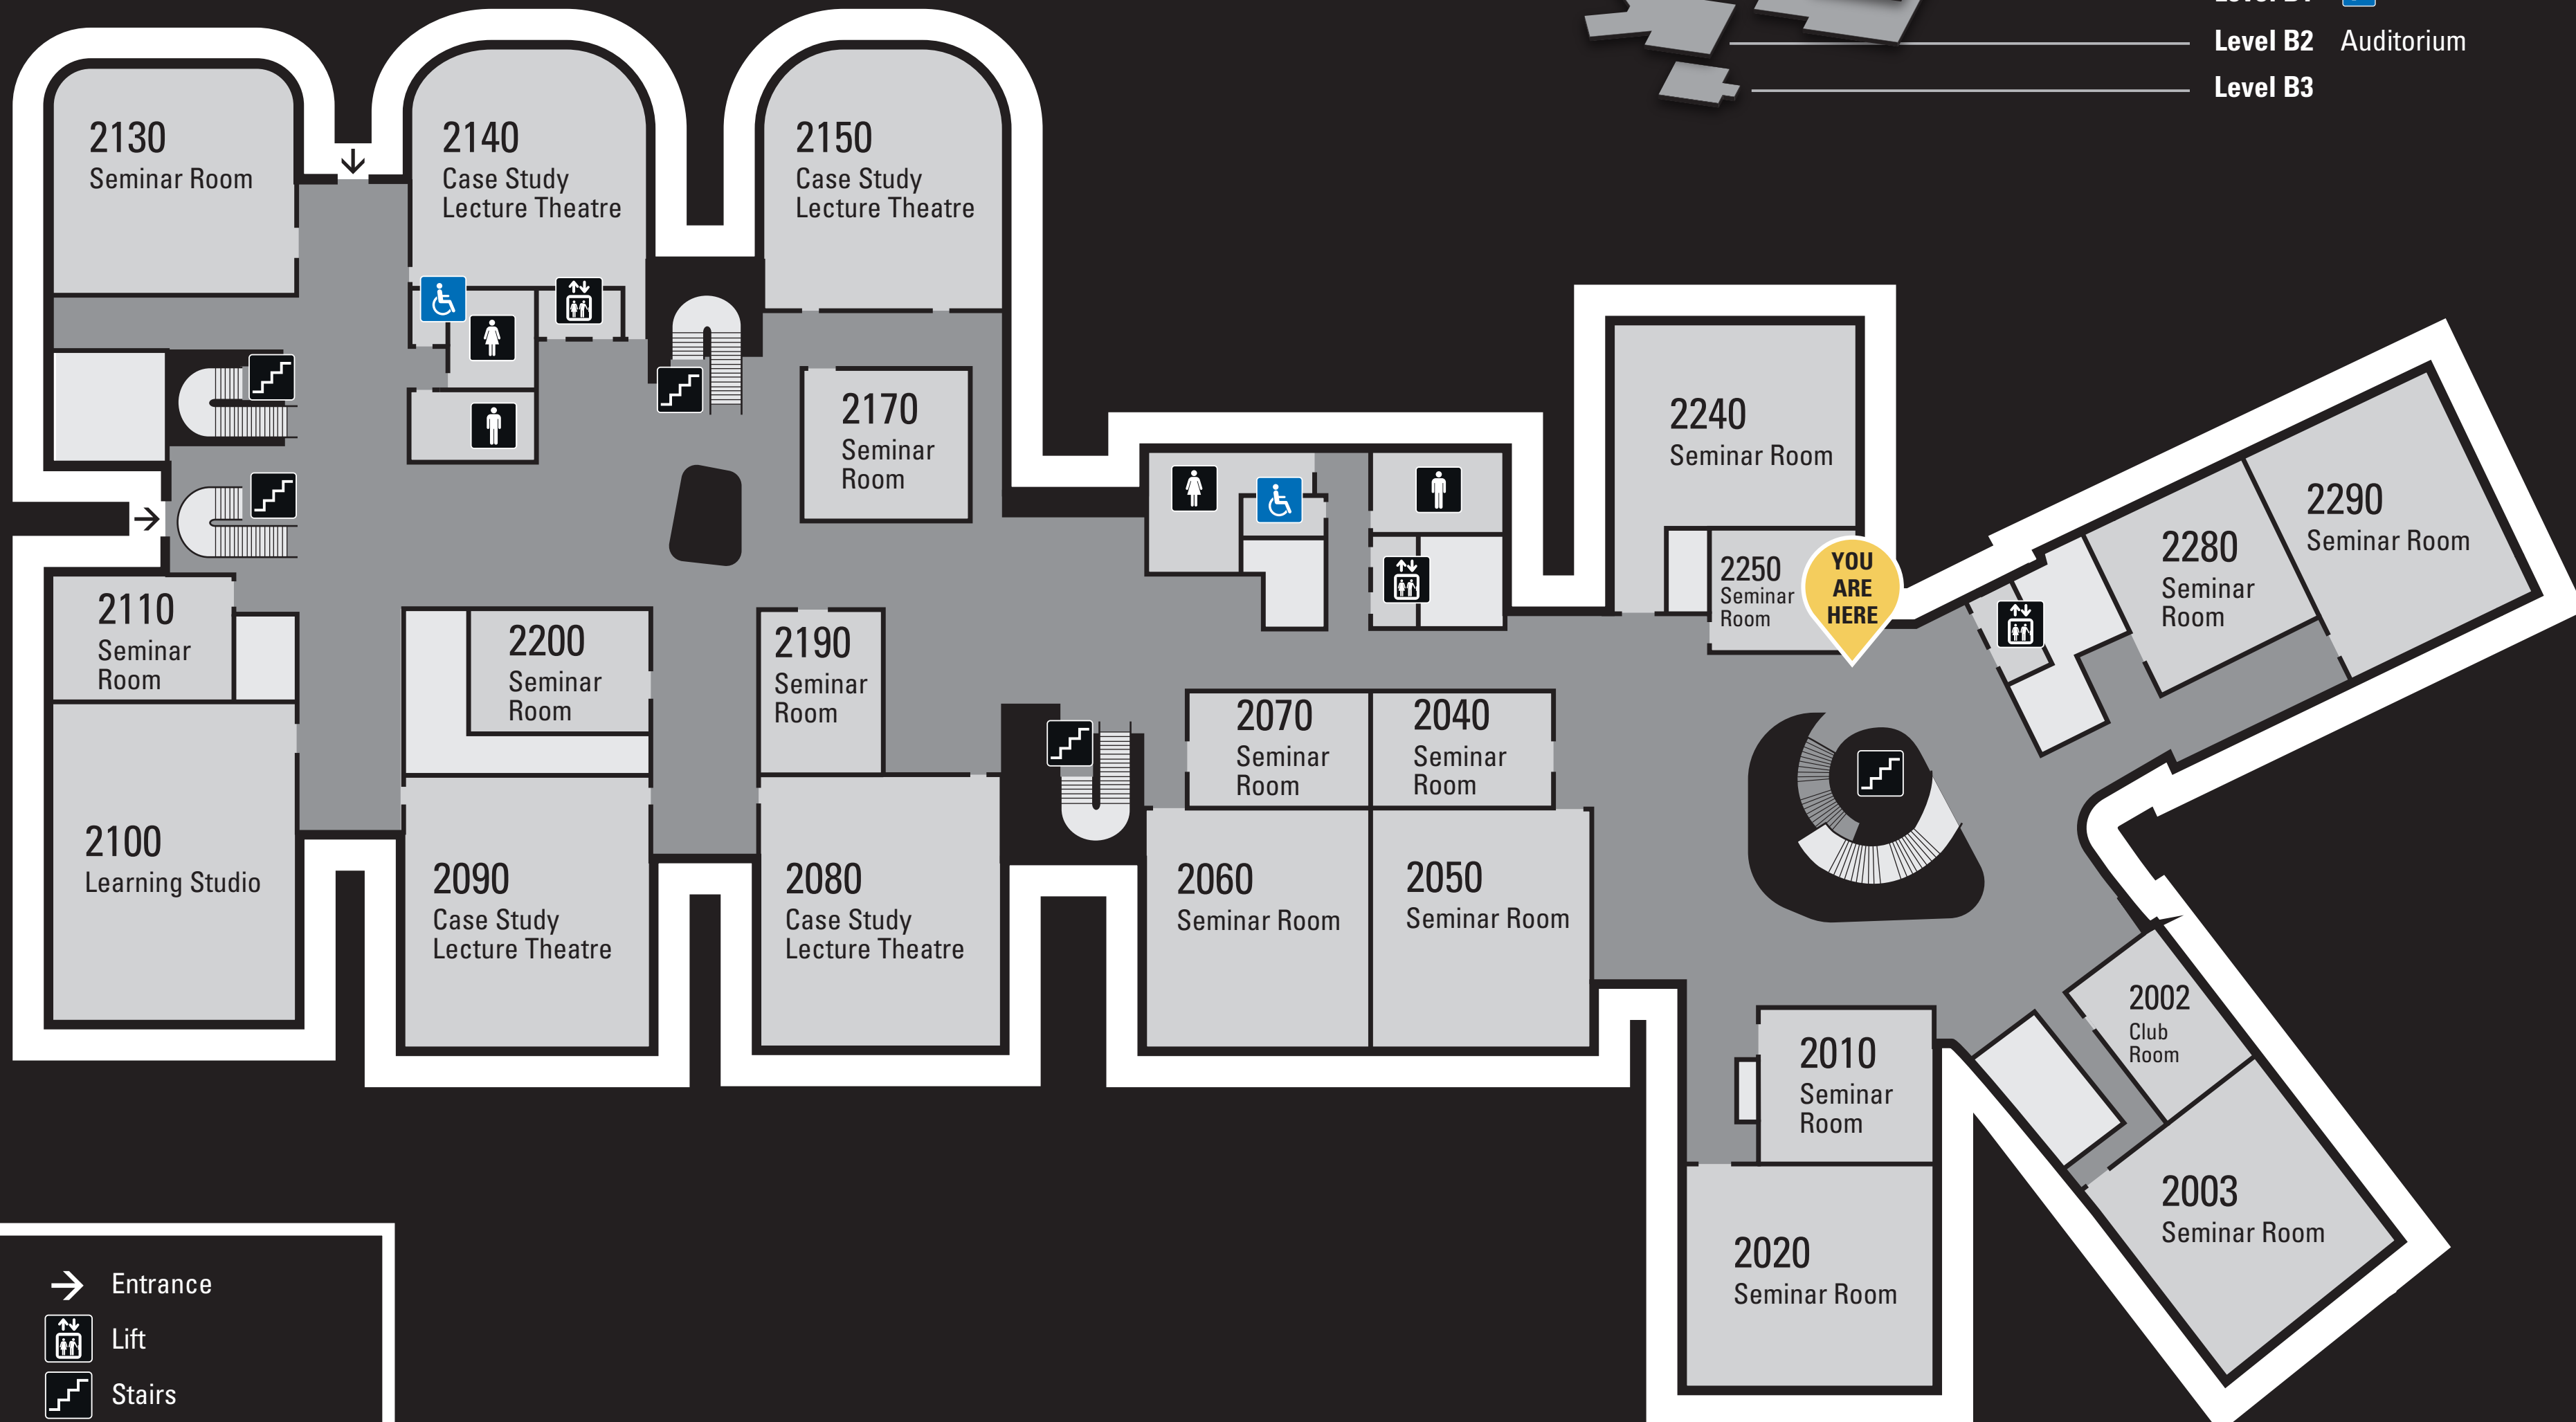

- Level 5 Rooms 5002-5183
- Level 4 Rooms 4002-4234
- Level 3 Rooms 3002-3310
- Level 2 Rooms 2002-2290
- Level 1 Rooms 1001-1230
Main Entrance 
- Level B1  P
- Level B2 Auditorium
- Level B3

-  Entrance
-  Lift
-  Stairs
-  Male Toilets
-  Female Toilets
-  Accessible Toilets